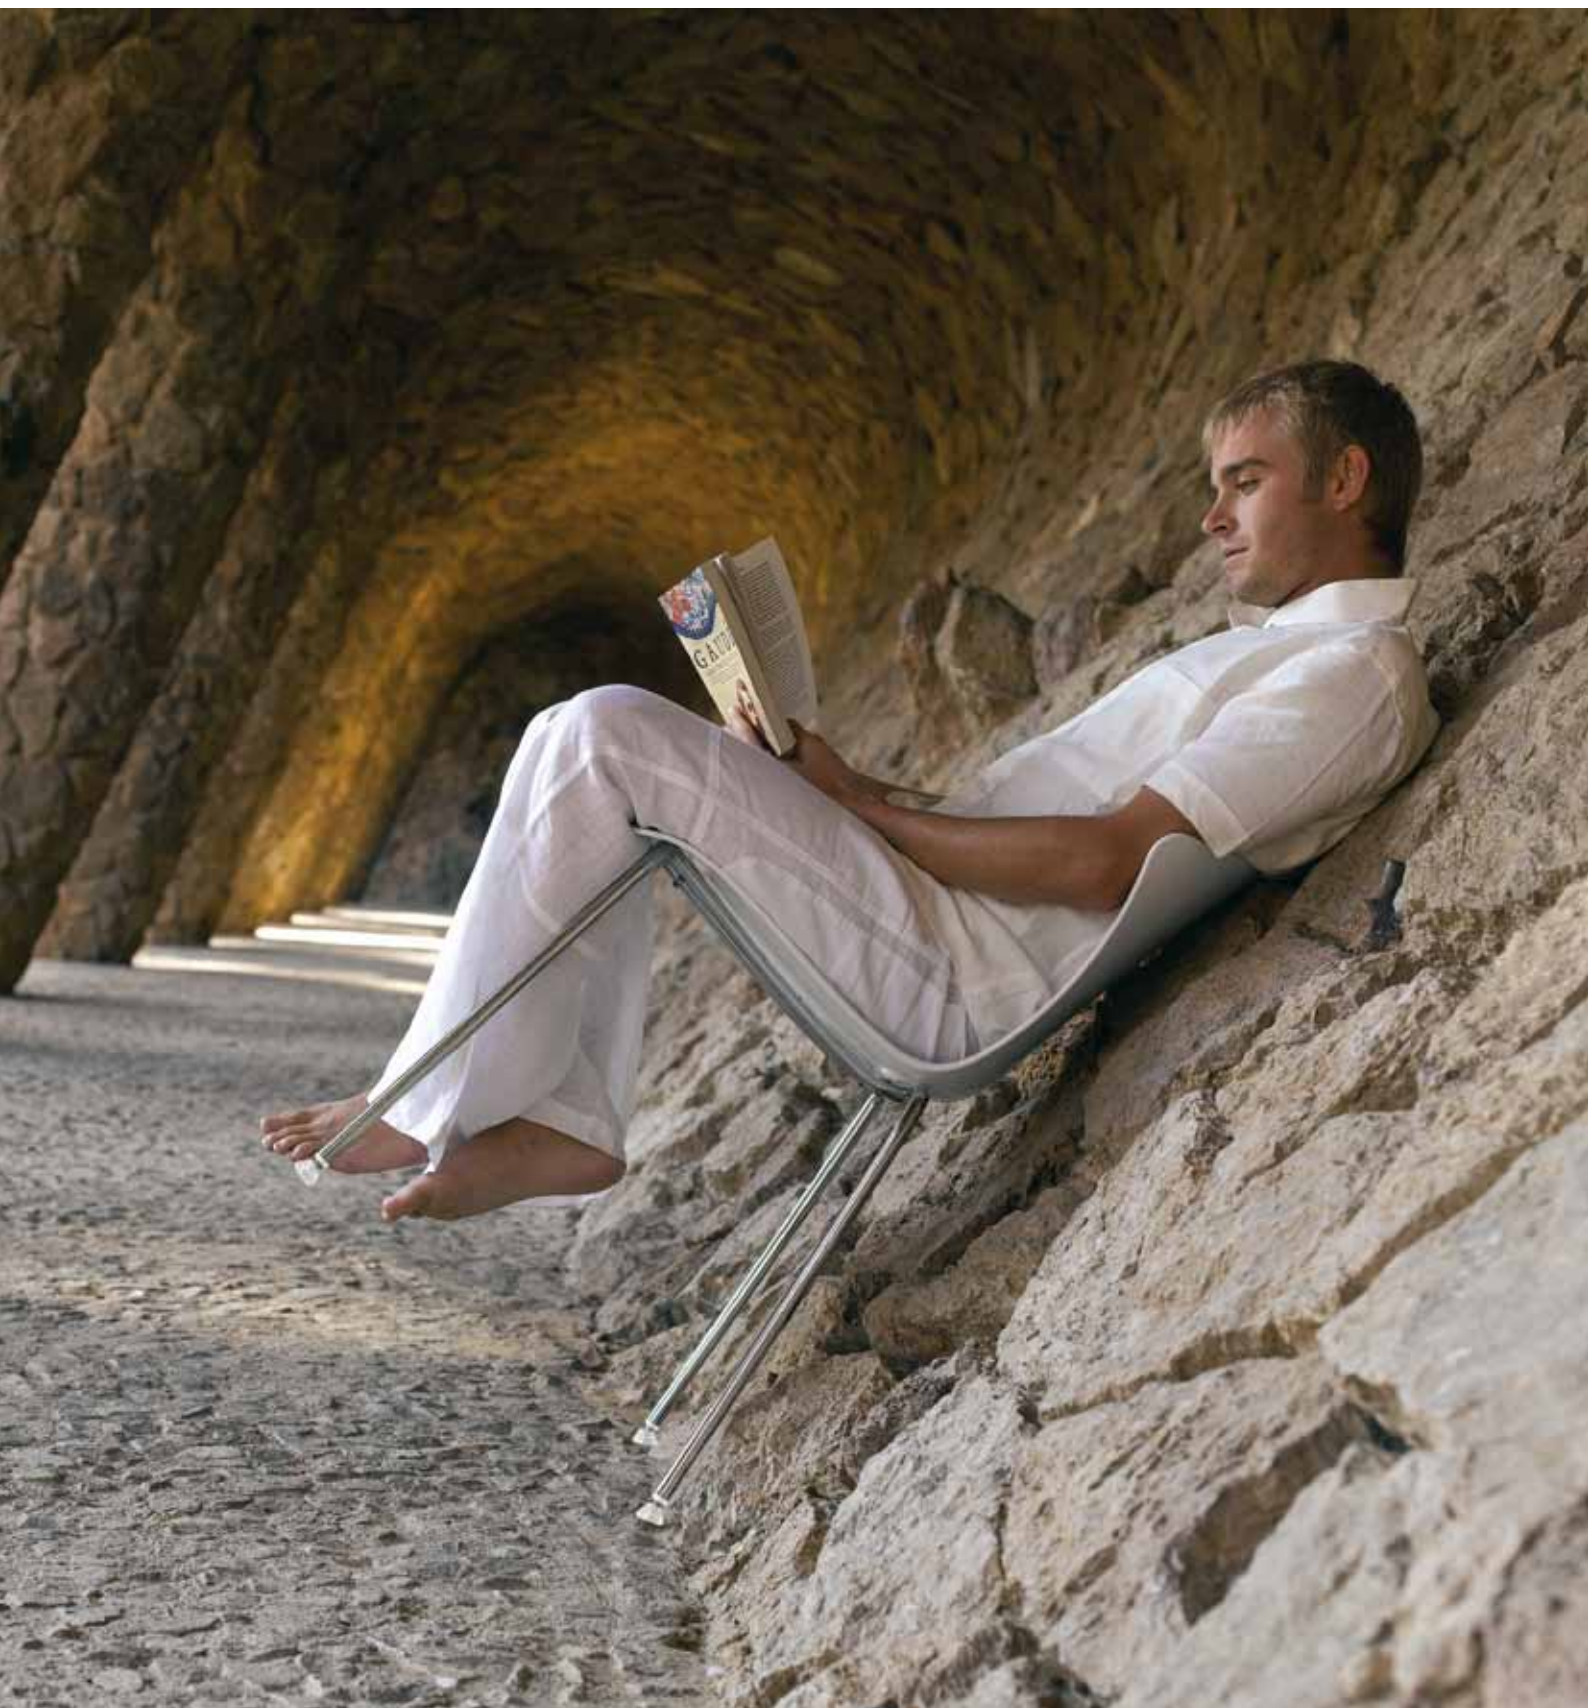

**GLOSSY** AN INFINITE SENSATION OF SPACE

DESIGN: STEFANO SANDONÀ

BRING A NEW SENSE OF LIGHTNESS IN YOUR LIFE

LET'S SPEAK THE LANGUAGE OF COLOURS

GLOSSY 3  
THE NATURAL SIDE

BD WOOD  
OF TECHNOLOGY

A close-up, side-profile view of a modern chair. The chair features a light-colored, curved wooden backrest and seat. The backrest is a single piece of wood with a smooth, flowing curve. The seat is also made of wood and is attached to a chrome metal frame. The frame consists of a horizontal bar that curves downwards into two vertical legs. The background is a plain, light gray wall.

SO REFINED. SO PRACTICAL.